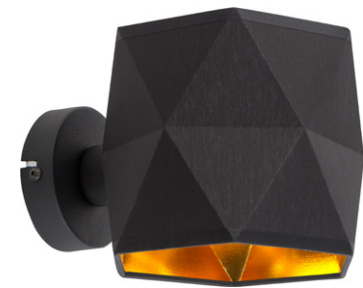

# SIRO BLACK

1042

1041

1040

3052

1043

1040 | SIRO BLACK | 1x E27, 15W LED | AB 9948

1042 | SIRO BLACK | 3x E27, 15W LED | AB 9927

3052 | SIRO BLACK | 1x E27, 15W LED | AB 9949

1041 | SIRO BLACK | 3x E27, 15W LED | AB 9927

1043 | SIRO BLACK | 4x E27, 15W LED | AB 9927