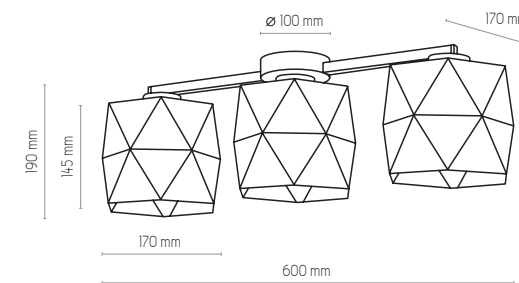

# SIRO WHITE

3246 | SIRO WHITE | 1x E27, 15W LED | AB 9084

3248 | SIRO WHITE | 3x E27, 15W LED | AB 9085

5168 | SIRO WHITE | 1x E27, 15W LED | AB 9086

3247 | SIRO WHITE | 3x E27, 15W LED | AB 9085

3249 | SIRO WHITE | 4x E27, 15W LED | AB 9085