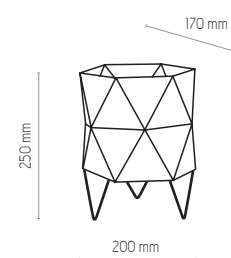

# SIRO WHITE

3246 | SIRO WHITE | 1x E27, 15W LED | AB 9084

3248 | SIRO WHITE | 3x E27, 15W LED | AB 9085

5168 | SIRO WHITE | 1x E27, 15W LED | AB 9086

3247 | SIRO WHITE | 3x E27, 15W LED | AB 9085

3249 | SIRO WHITE | 4x E27, 15W LED | AB 9085