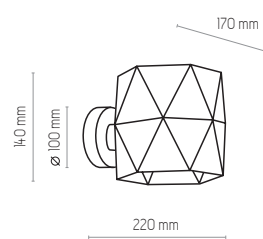

# SIRO WHITE

3246 | SIRO WHITE | 1x E27, 15W LED | AB 9084

3248 | SIRO WHITE | 3x E27, 15W LED | AB 9085

5168 | SIRO WHITE | 1x E27, 15W LED | AB 9086

3247 | SIRO WHITE | 3x E27, 15W LED | AB 9085

3249 | SIRO WHITE | 4x E27, 15W LED | AB 9085