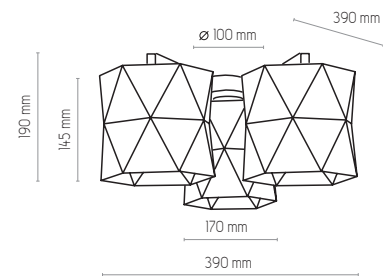

# SIRO WHITE

3246 | SIRO WHITE | 1x E27, 15W LED | AB 9084

3248 | SIRO WHITE | 3x E27, 15W LED | AB 9085

5168 | SIRO WHITE | 1x E27, 15W LED | AB 9086

3247 | SIRO WHITE | 3x E27, 15W LED | AB 9085

3249 | SIRO WHITE | 4x E27, 15W LED | AB 9085