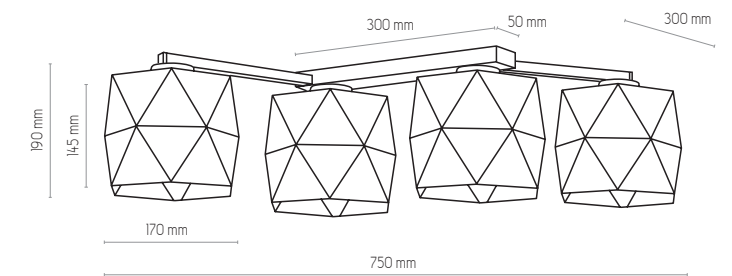

# SIRO WHITE

3246 | SIRO WHITE | 1x E27, 15W LED | AB 9084

3248 | SIRO WHITE | 3x E27, 15W LED | AB 9085

5168 | SIRO WHITE | 1x E27, 15W LED | AB 9086

3247 | SIRO WHITE | 3x E27, 15W LED | AB 9085

3249 | SIRO WHITE | 4x E27, 15W LED | AB 9085