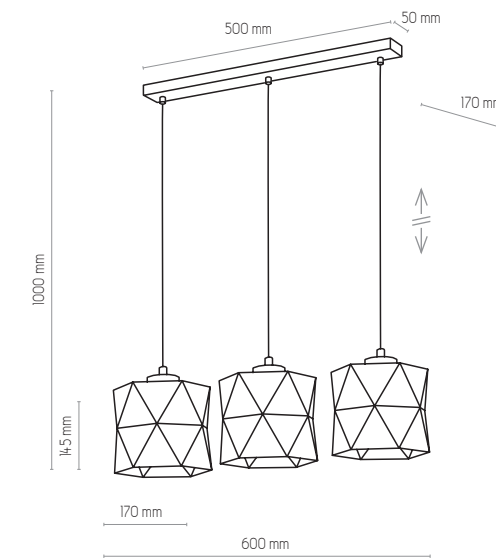

SIRO WHITE

3250

3251

3250 | SIRO WHITE | 3 x E27, 15W LED | AB 9085

3251 | SIRO WHITE | 3 x E27, 15W LED | AB 9085