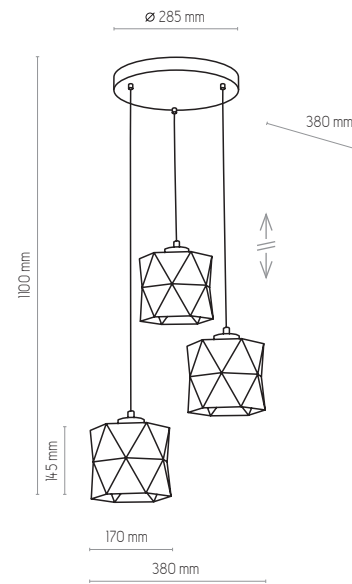

SIRO WHITE

3250

3251

3250 | SIRO WHITE | 3 x E27, 15W LED | AB 9085

3251 | SIRO WHITE | 3 x E27, 15W LED | AB 9085