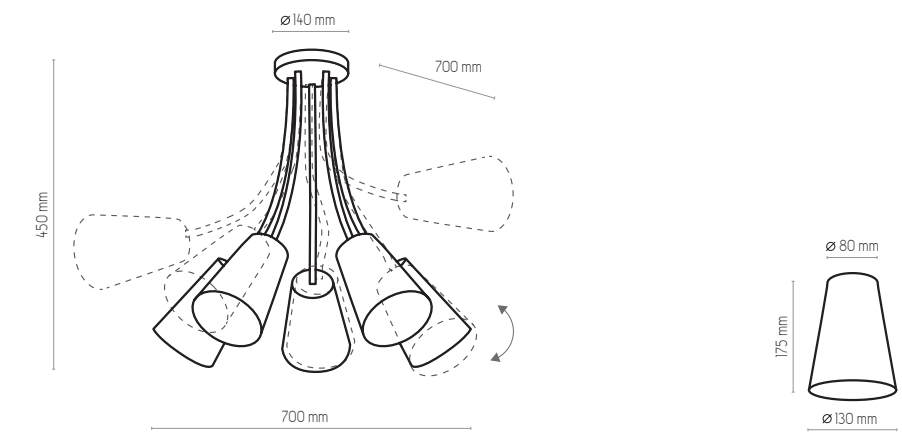

WIRE GOLD

827 | WIRE GOLD | 3 x E27, 15W LED | AB 9125

828 | WIRE GOLD | 5 x E27, 15W LED | AB 9125