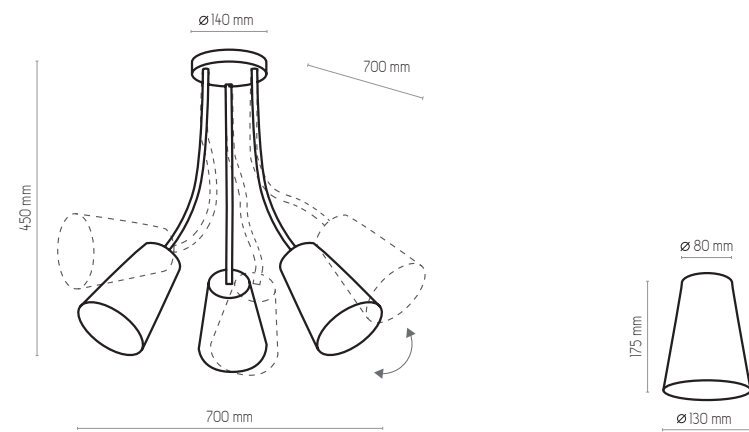

WIRE GOLD

827 | WIRE GOLD | 3 x E27, 15W LED | AB 9125

828 | WIRE GOLD | 5 x E27, 15W LED | AB 9125