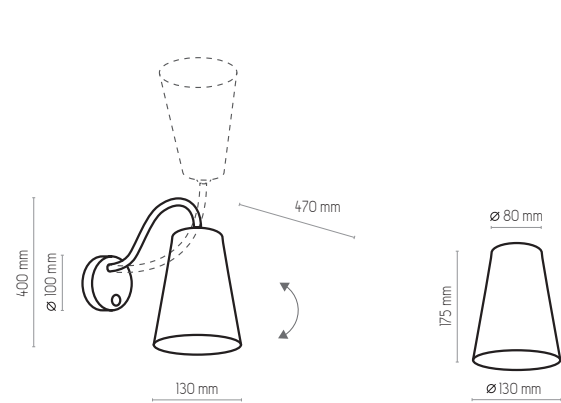

WIRE SILVER

3240

3241

5166

3242

3240 | WIRE SILVER | 1 x E27, 15W LED | AB 9080

3241 | WIRE SILVER | 3 x E27, 15W LED | AB 9080

5166 | WIRE SILVER | 1 x E27, 15W LED | AB 9080

3242 | WIRE SILVER | 5 x E27, 15W LED | AB 9080