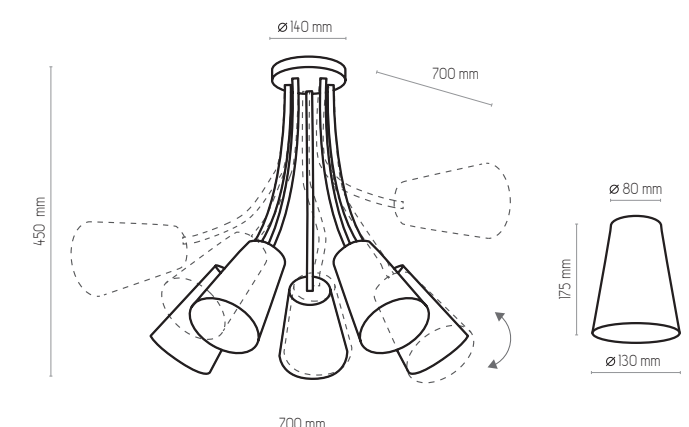

WIRE SILVER

3240

3241

5166

3242

3240 | WIRE SILVER | 1 x E27, 15W LED | AB 9080

3241 | WIRE SILVER | 3 x E27, 15W LED | AB 9080

5166 | WIRE SILVER | 1 x E27, 15W LED | AB 9080

3242 | WIRE SILVER | 5 x E27, 15W LED | AB 9080