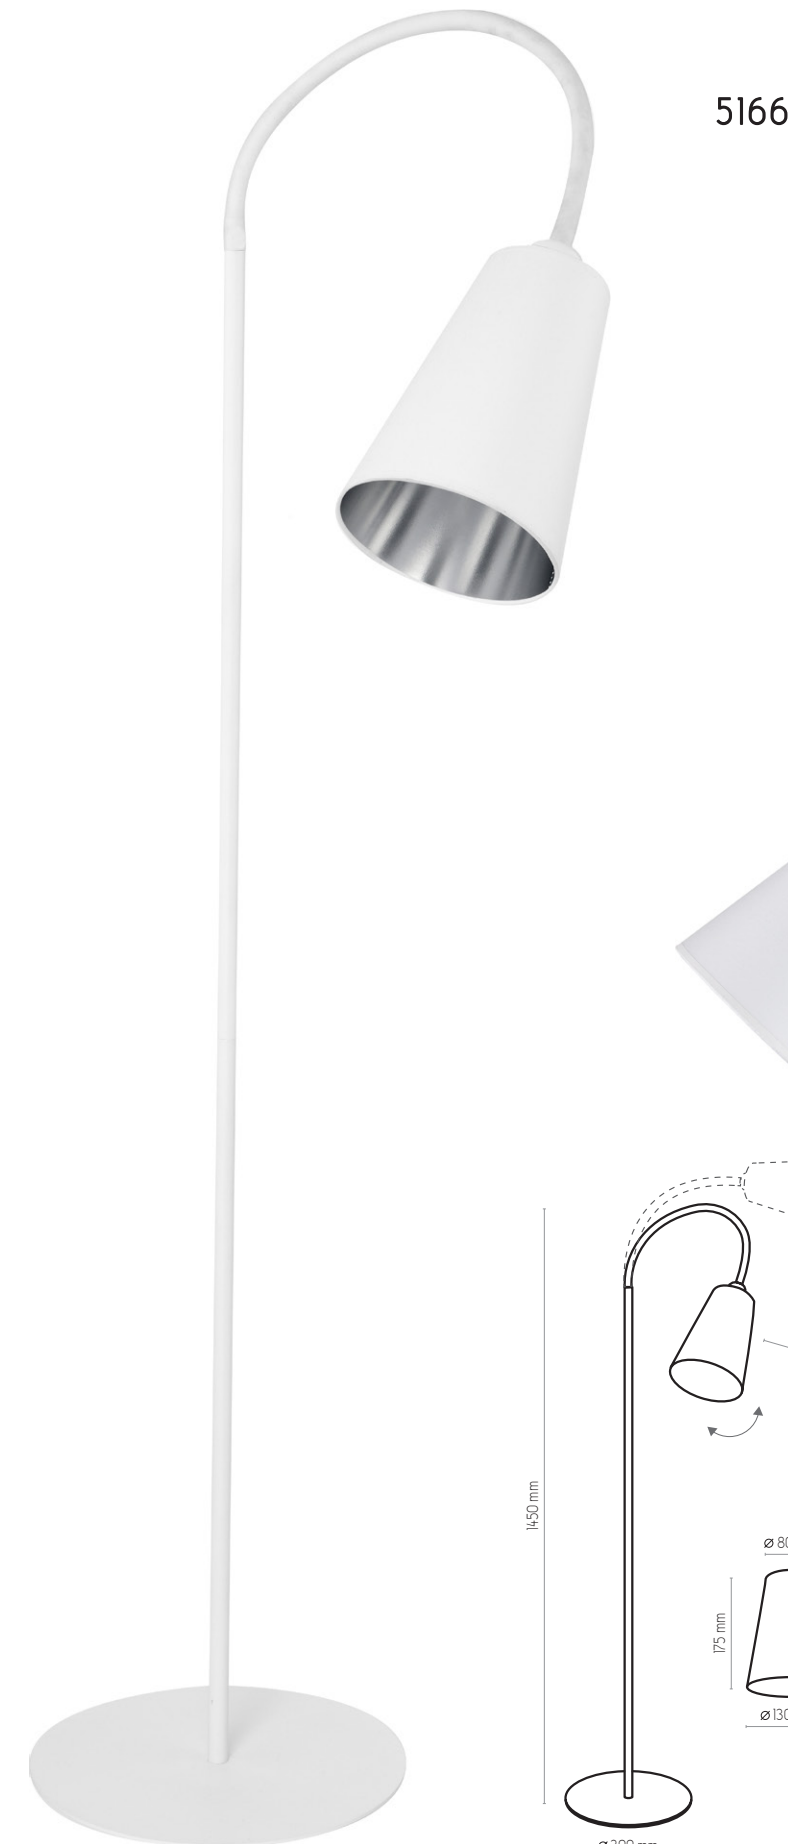

WIRE SILVER

3240

3241

5166

3242

3240 | WIRE SILVER | 1 x E27, 15W LED | AB 9080

3241 | WIRE SILVER | 3 x E27, 15W LED | AB 9080

5166 | WIRE SILVER | 1 x E27, 15W LED | AB 9080

3242 | WIRE SILVER | 5 x E27, 15W LED | AB 9080