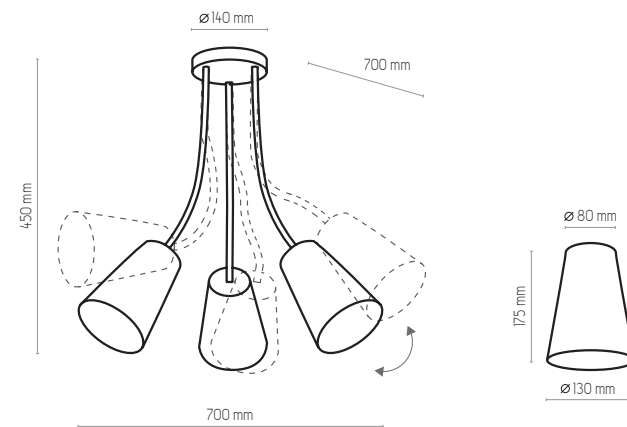

WIRE SILVER

3240

3241

5166

3242

3240 | WIRE SILVER | 1 x E27, 15W LED | AB 9080

3241 | WIRE SILVER | 3 x E27, 15W LED | AB 9080

5166 | WIRE SILVER | 1 x E27, 15W LED | AB 9080

3242 | WIRE SILVER | 5 x E27, 15W LED | AB 9080