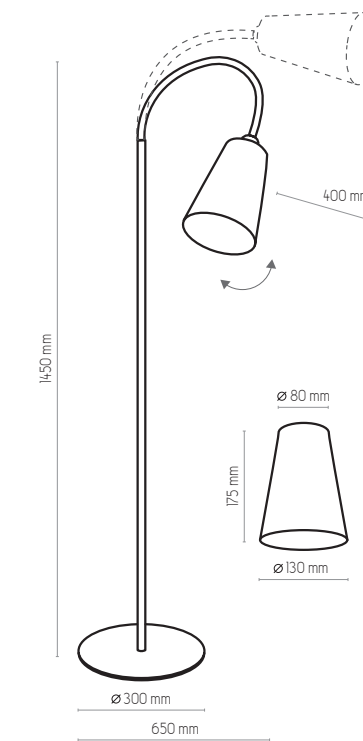

WIRE SILVER

3240

3241

5166

3242

3240 | WIRE SILVER | 1 x E27, 15W LED | AB 9080

3241 | WIRE SILVER | 3 x E27, 15W LED | AB 9080

5166 | WIRE SILVER | 1 x E27, 15W LED | AB 9080

3242 | WIRE SILVER | 5 x E27, 15W LED | AB 9080