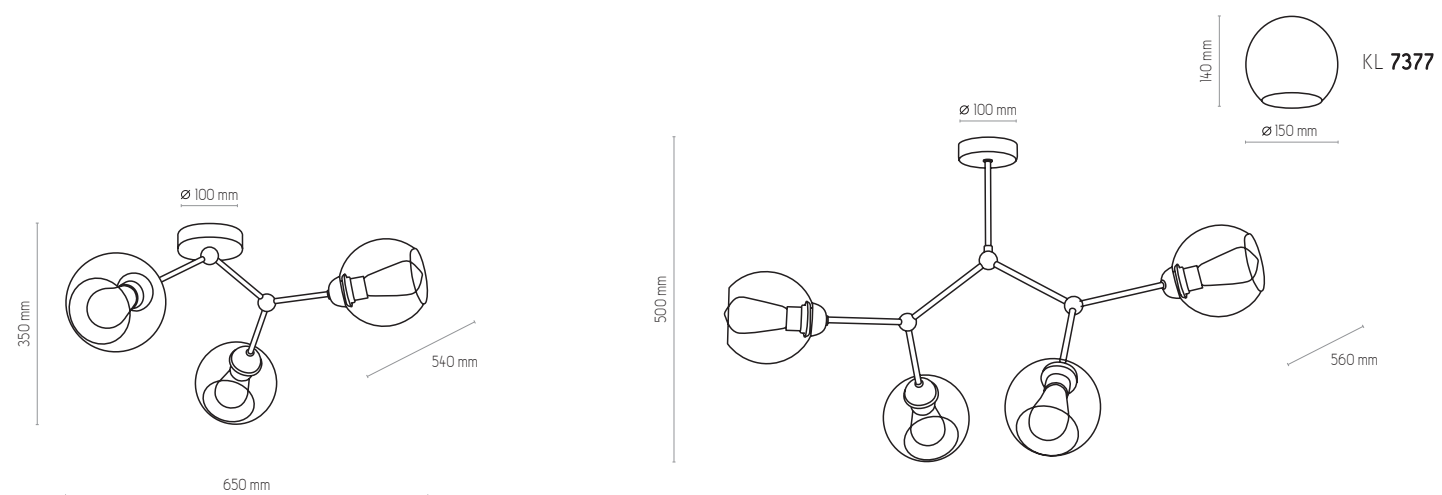

# FAIRY GOLD

1935

1942

1979

1935 | FAIRY GOLD | 3 x E27, max 60W

1942 | FAIRY GOLD | 4 x E27, max 60W

1979 | FAIRY GOLD | 6 x E27, max 60W