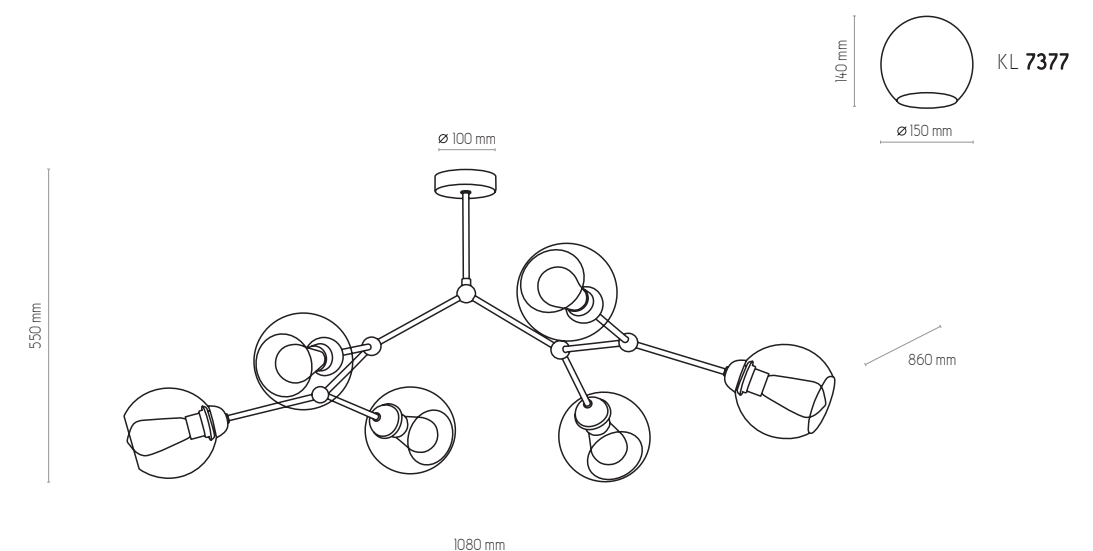

# FAIRY GOLD

1935

1942

1979

1935 | FAIRY GOLD | 3 x E27, max 60W

1942 | FAIRY GOLD | 4 x E27, max 60W

1979 | FAIRY GOLD | 6 x E27, max 60W