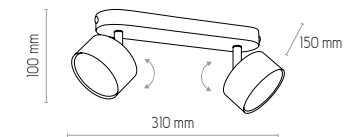

**3394**  
CLARK WHITE

1 x GX53, 15W LED

**3402**  
CLARK BLACK

1 x GX53, 15W LED

**3395**  
CLARK WHITE

2 x GX53, 15W LED

**3403**  
CLARK BLACK

2 x GX53, 15W LED