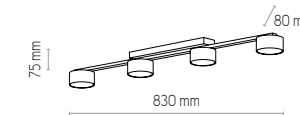

# DALLAS BLACK

6245

**6243**  
DALLAS BLACK

3 x GX53, 10W LED

**6245**  
DALLAS BLACK

4 x GX53, 10W LED

**6244**  
DALLAS BLACK

4 x GX53, 10W LED