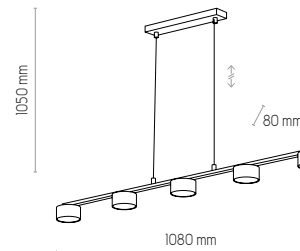

5 x GX53, 10W LED