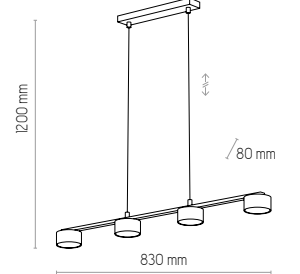

# DALLAS BLACK

6245

**6243**  
DALLAS BLACK

3 x GX53, 10W LED

**6245**  
DALLAS BLACK

4 x GX53, 10W LED

**6244**  
DALLAS BLACK

4 x GX53, 10W LED