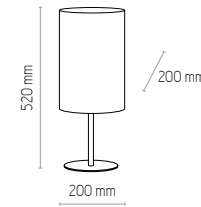

6124
TERCINO ORANGE

1 x E27, 15W LED
AB 9297

5534
TERCINO ORANGE

1 x E27, 25W LED
AB 9298

6123
TERCINO ORANGE

4 x E27, 15W LED
AB 9295

5533
TERCINO ORANGE

1 x E27, 25W LED
AB 9296