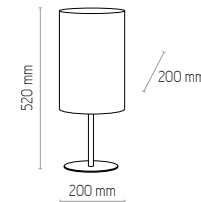

6139
TERCINO GREEN

1 x E27, 15W LED
AB 9114

5276
TERCINO GREEN

1 x E27, 25W LED
AB 9118

6138
TERCINO GREEN

4 x 15W LED
AB 9289

5539
TERCINO GREEN

1 x 25W LED
AB 9290