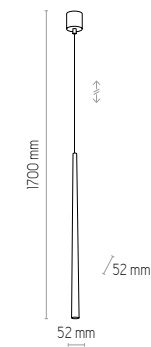

6410
PIANO BLACK

1 x G9, 10W LED

6425
PIANO WHITE

1 x G9, 10W LED

6413
PIANO BLACK

3 x G9, 10W LED

6427
PIANO WHITE

3 x G9, 10W LED

6414
PIANO BLACK

4 x G9, 10W LED

6426
PIANO WHITE

4 x G9, 10W LED

metal / metal / металл / Metall
/ metal

6410

6414

6413