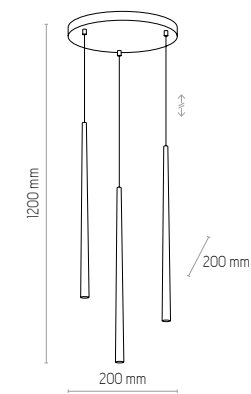

6410
PIANO BLACK

1 x G9, 10W LED

6425
PIANO WHITE

1 x G9, 10W LED

6413
PIANO BLACK

3 x G9, 10W LED

6427
PIANO WHITE

3 x G9, 10W LED

6414
PIANO BLACK

4 x G9, 10W LED

6426
PIANO WHITE

4 x G9, 10W LED

metal / metal / металл / Metall
/ metal

6410

6414

6413