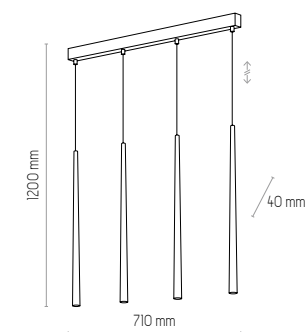

6410
PIANO BLACK

1 x G9, 10W LED

6425
PIANO WHITE

1 x G9, 10W LED

6413
PIANO BLACK

3 x G9, 10W LED

6427
PIANO WHITE

3 x G9, 10W LED

6414
PIANO BLACK

4 x G9, 10W LED

6426
PIANO WHITE

4 x G9, 10W LED

metal / metal / металл / Metall
/ metal

6410

6414

6413