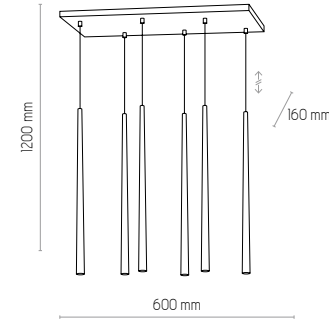

6420
PIANO GOLD

6 x G9, 10W LED

6423
PIANO GOLD

8 x G9, 10W LED

6420

6423

metal / metal / металл / Metall
/ metal

PIANO GOLD