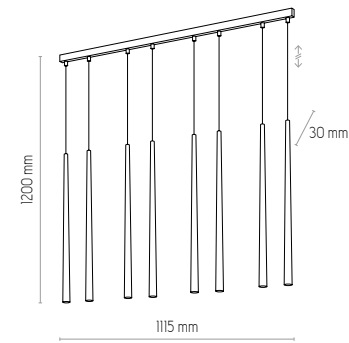

6420
PIANO GOLD

6 x G9, 10W LED

6423
PIANO GOLD

8 x G9, 10W LED

6420

6423

metal / metal / металл / Metall
/ metal

PIANO GOLD