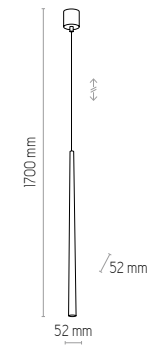

6419
PIANO GOLD

1 x G9, 10W LED

6421
PIANO GOLD

3 x G9, 10W LED

6422
PIANO GOLD

4 x G9, 10W LED

metal / metal / металл / Metall
/ metal

6422

6419

6421

PIANO GOLD