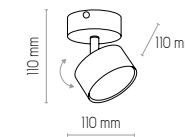

3394
CLARK WHITE

1 x GX53, 15W LED

3402
CLARK BLACK

1 x GX53, 15W LED

3395
CLARK WHITE

2 x GX53, 15W LED

3403
CLARK BLACK

2 x GX53, 15W LED