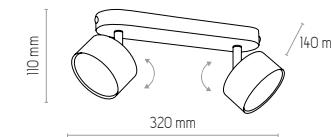

3394
CLARK WHITE

1 x GX53, 15W LED

3402
CLARK BLACK

1 x GX53, 15W LED

3395
CLARK WHITE

2 x GX53, 15W LED

3403
CLARK BLACK

2 x GX53, 15W LED