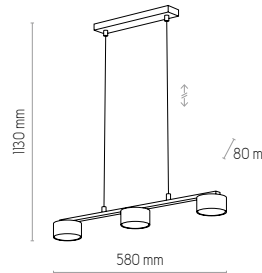

# DALLAS BLACK

6245

**6243**  
DALLAS BLACK

3 x GX53, 10W LED

**6245**  
DALLAS BLACK

4 x GX53, 10W LED

**6242**  
DALLAS BLACK

3 x GX53, 10W LED