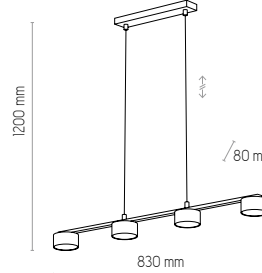

3 x GX53, 10W LED

6246
DALLAS BLACK