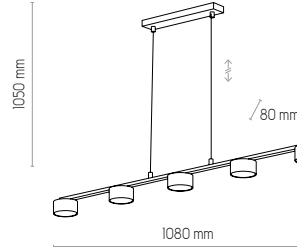

5 x GX53, 10W LED

metal / metal / металл / Metall / metal / métal