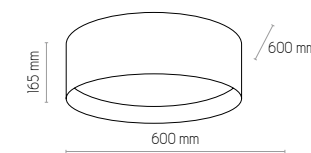

6139
TERCINO GREEN

1 x E27, 15W LED
AB 9288

5276
TERCINO GREEN

1 x E27, 25W LED
AB 9118

6138
TERCINO GREEN

4 x 15W LED
AB 9289

5539
TERCINO GREEN

1 x 25W LED
AB 9290