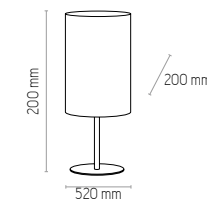

6139
TERCINO GREEN

1 x E27, 15W LED
AB 9288

5276
TERCINO GREEN

1 x E27, 25W LED
AB 9118

6138
TERCINO GREEN

4 x 15W LED
AB 9289

5539
TERCINO GREEN

1 x 25W LED
AB 9290