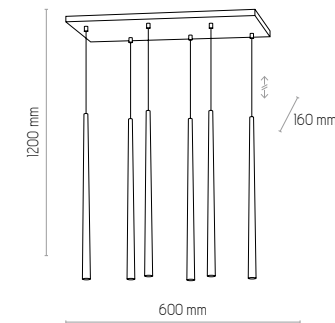

6412
PIANO BLACK

6 x G9, 10W LED

6415
PIANO BLACK

8 x G9, 10W LED

6412

6415

metal / metal / металл / Metall
/ metal

PIANO BLACK