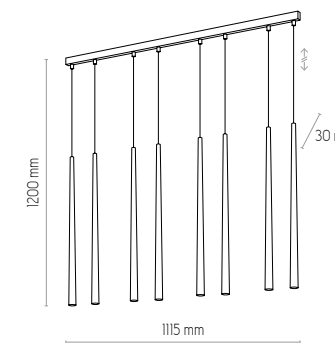

6412
PIANO BLACK

6 x G9, 10W LED

6415
PIANO BLACK

8 x G9, 10W LED

6412

6415

metal / metal / металл / Metall
/ metal

PIANO BLACK