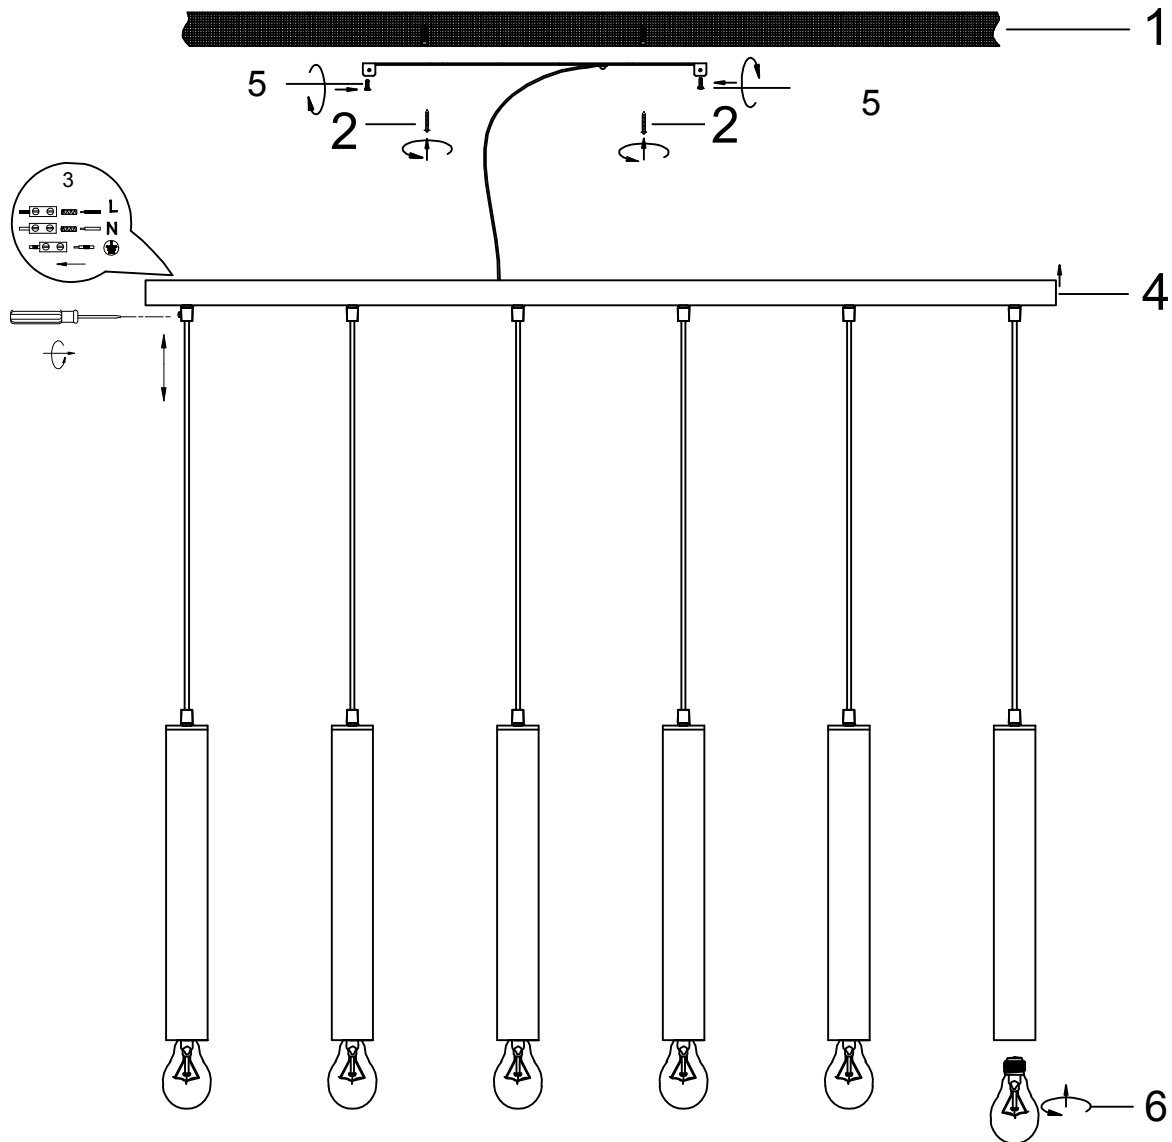

230V ~ 50Hz, 6 x E27 / Max.10W

[trio-lighting.com/](http://trio-lighting.com/)  
313400631