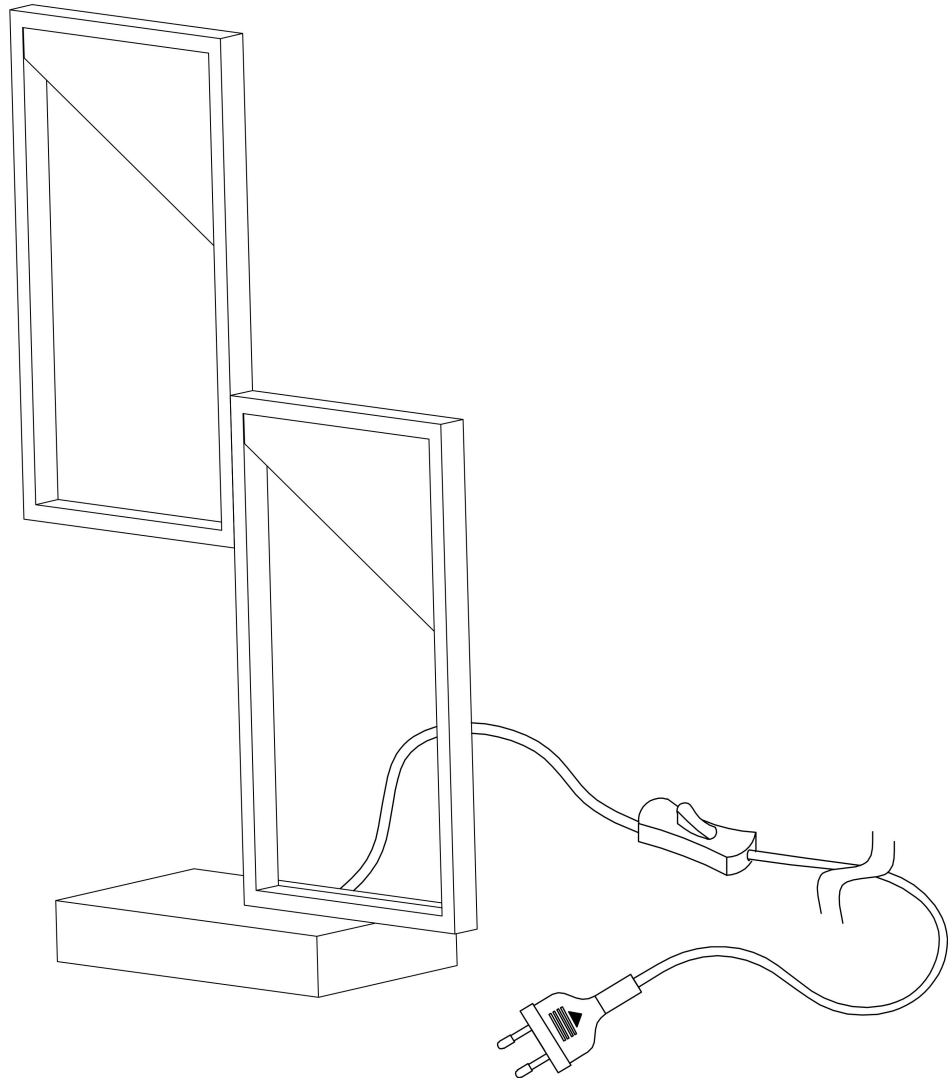

Art.-Nr.: 523210242

230V ~ 50Hz, LED 14W

[trio-lighting.com/](http://trio-lighting.com/)  
523210242