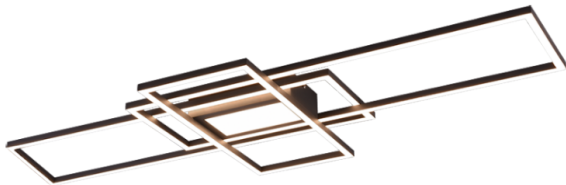

## IRVINE – 620010442

incl. 1x SMD LED, 60W · 1x 6500lm, 3000 - 6500K

- Remote control
- Integrated dimmer
- Light color infinitely variable
- Not suitable for external dimmer
- Wall- & ceiling mounting
- Memory function
- IP20

### Product dimensions

Width: 105cm  
Height: 6cm  
Depth: 42cm  
Weight: 1,665kg