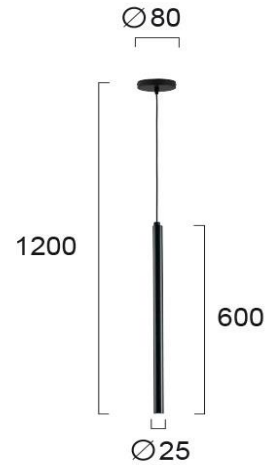

Product Datasheet

Code	3082803
Description	Pendant Light Duct
Family	DUCT
Type	PENDANT
Type of Lamp	LED module
Watt	3W
Volt	220-240 VAC
Hertz	50-60 Hz
Class	Class I
IP	IP20
Environment	Indoor
Color	BLACK
Material	ELECTROSTATIC PAINTED STEEL
Length	D:80
Height	H:950
Width	h:610
Kelvin	3000K
Lumen	270 Lm
Beam Angle	Beam angle 24*/CRI>80
Dimmable	Non-Dimmable