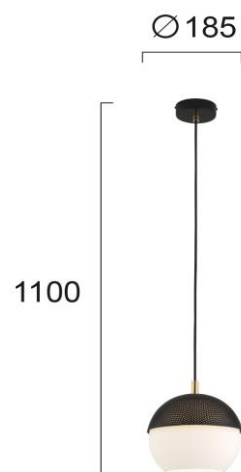

Product Datasheet

Code	3097900
Description	Pendant Light Brody
Family	BRODY
Type	PENDANT
Type of Lamp	E27
Watt	MAX 60W
Volt	220-240 VAC
Hertz	50-60 Hz
Class	I
IP	IP20
Environment	INDOOR
Color	BLACK / GOLD
Material	GLASS / ELECTROSTATIC PAINTED STEEL
Length	D:185
Height	H:1100
Width	