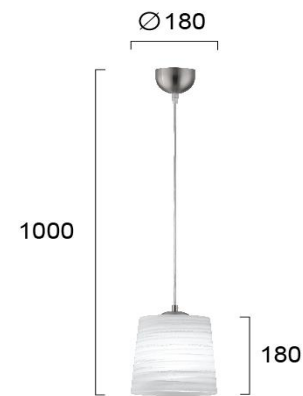

Product Datasheet

Code	3099800
Description	Pendant Light White Susan
Family	SUSAN
Type	PENDANT
Type of Lamp	E27
Watt	MAX 52W
Volt	220-240V
Hertz	50-60 Hz
Class	Class I
IP	IP20
Environment	Indoor
Color	WHITE / NIKEL MATT
Material	GLASS / PLATED STEEL
Length	D:180
Height	H:1000
Width	