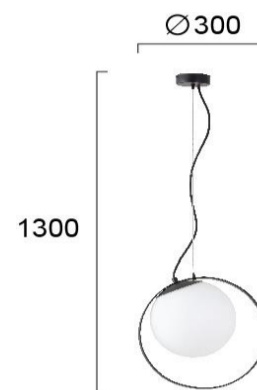

Product Datasheet

Code	3099900
Description	Pendant Light Bubble
Family	BUBBLE
Type	PENDANT
Type of Lamp	E27 CFL/LED
Watt	MAX 7W
Volt	220-240 VAC
Hertz	50-60 Hz
Class	Class I
IP	IP20
Environment	Indoor
Color	WHITE / BLACK
Material	GLASS / ELECTROSTATIC PAINTED STEEL
Length	D:300
Height	H:1300
Width	