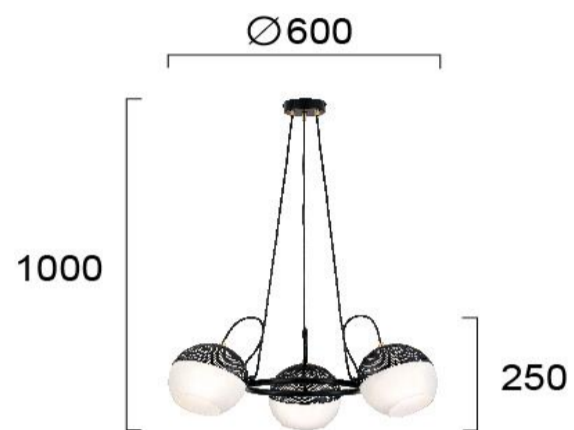

Product Datasheet

Code	3100400
Description	3/L Pendant Light Brody
Family	BRODY
Type	PENDANT
Type of Lamp	E27
Watt	3 x MAX 60W
Volt	220-240V
Hertz	50-60 Hz
Class	Class II
IP	IP20
Environment	Indoor
Color	WHITE / BLACK
Material	GLASS / ELECTROSTATIC PAINTED STEEL
Length	D:600
Height	H:1000
Width	