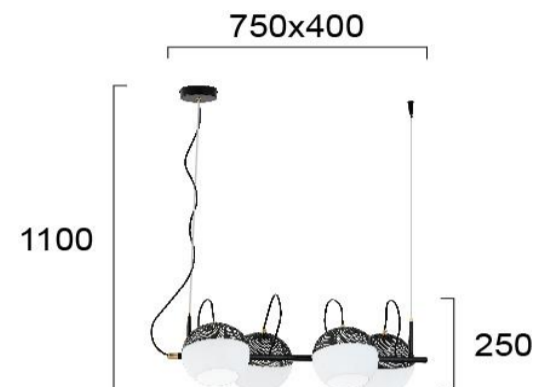

Product Datasheet

Code	3100500
Description	4/L Pendant Bar Brody
Family	BRODY
Type	PENDANT
Type of Lamp	E27
Watt	4 x MAX 60W
Volt	220-240 VAC
Hertz	50-60 Hz
Class	Class II
IP	IP20
Environment	Indoor
Color	WHITE / BLACK
Material	GLASS / ELECTROSTATIC PAINTED STEEL
Length	L:750
Height	H:1100
Width	W:400