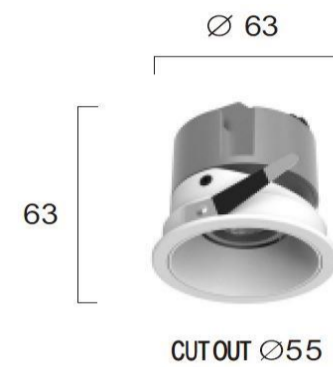

Product Datasheet

Code	3914-010W-3-S-38
Description	Recessed Spot Light White 5W 3000K 38° Alea
Family	ALEA
Type	SPOTLIGHTS
Type of Lamp	LED module
Watt	5W
Volt	220-240V
Hertz	50-60 Hz
Class	Class II
IP	IP44
Environment	Indoor
Color	WHITE
Material	ALUMINIUM
Length	D:63
Height	H:63
Width	
Kelvin	3000K
Lumen	435 Lm
Beam Angle	Beam Angle 38*/CRI 83
Dimmable	Non-Dimmable