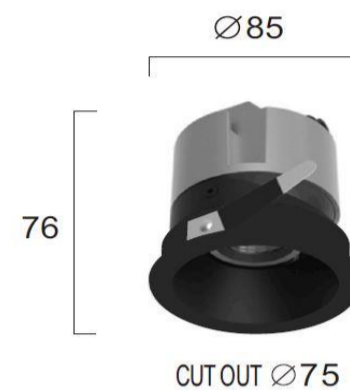

Product Datasheet

Code	3914-011B-3-S-38
Description	Recessed Spot Light Black 12W 3000K 38° Alea
Family	ALEA
Type	SPOTLIGHTS
Type of Lamp	LED module
Watt	12W
Volt	220-240V
Hertz	50-60 Hz
Class	Class II
IP	IP44
Environment	Indoor
Color	BLACK
Material	ALUMINIUM
Length	D:85
Height	H:76
Width	
Kelvin	3000K
Lumen	1082 Lm
Beam Angle	Beam Angle 38*/CRI 83
Dimmable	Non-Dimmable