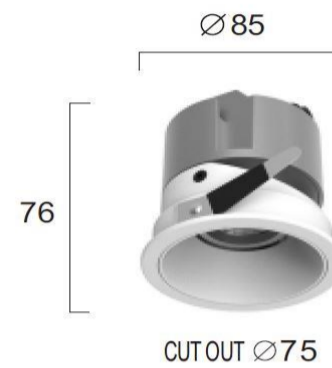

Product Datasheet

Code	3914-011W-3-S-38
Description	Recessed Spot Light White 12W 3000K 38° Alea
Family	ALEA
Type	SPOTLIGHTS
Type of Lamp	LED module
Watt	12W
Volt	220-240V
Hertz	50-60 Hz
Class	Class II
IP	IP44
Environment	Indoor
Color	WHITE
Material	ALUMINIUM
Length	D:85
Height	H:76
Width	
Kelvin	3000K
Lumen	1082 Lm
Beam Angle	Beam Angle 38*/CRI 83
Dimmable	Non-Dimmable