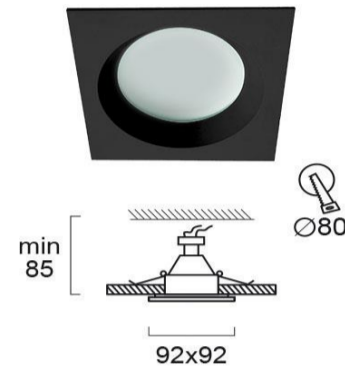

Product Datasheet

Code	4151301
Description	Recessed Spot Black Square Yan
Family	YAN
Type	SPOTLIGHTS
Type of Lamp	GU10 / GU5.3 (MR16)
Watt	MAX 50W
Volt	230V / 12V
Hertz	50-60 Hz
Class	I
IP	IP20 / IP44
Environment	Indoor
Color	BLACK
Material	ALUMINIUM
Length	L:92
Height	H:85 MIN
Width	W:92