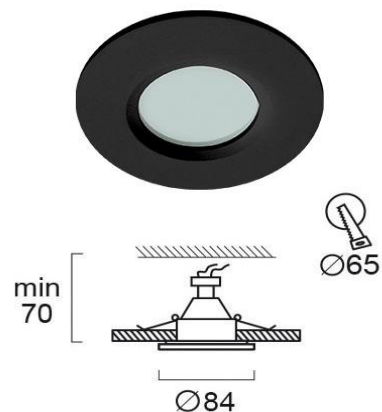

Product Datasheet

Code	4151401
Description	Recessed Spot Black Round Viki
Family	VIKI
Type	SPOTLIGHTS
Type of Lamp	GU10 / GU5.3 (MR16)
Watt	MAX 50W
Volt	230V / 12V
Hertz	50-60 Hz
Class	I
IP	IP20/IP44
Environment	Indoor
Color	BLACK
Material	ALUMINIUM
Length	D:84
Height	H:70 MIN
Width	