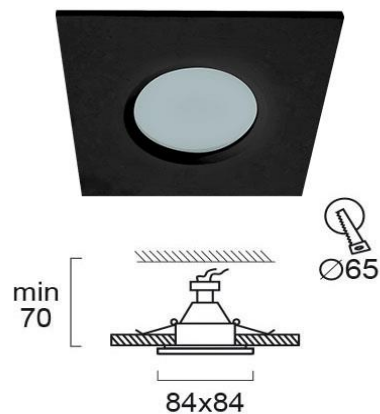

Product Datasheet

Code	4151501
Description	Recessed Spot Black Square Viki
Family	VIKI
Type	SPOTLIGHTS
Type of Lamp	GU10 / GU5.3 (MR16)
Watt	MAX 50W
Volt	230V / 12V
Hertz	50-60 Hz
Class	I
IP	IP20/IP44
Environment	INDOOR
Color	BLACK
Material	ALUMINIUM
Length	L:84
Height	H:70 MIN
Width	W:84