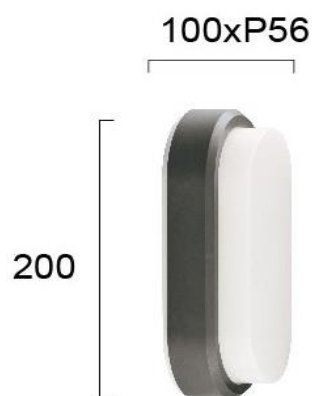

Product Datasheet

Code	4171601
Description	Outdoor Wall Lamp Dark Grey Leros Plus
Family	LEROS PLUS
Type	WALL LIGHTS
Type of Lamp	LED MODULE
Watt	LED 7W
Volt	220-240 VAC
Hertz	50-60 Hz
Class	II
IP	IP54
Environment	Outdoor
Color	WHITE / DARK GREY
Material	PC
Length	L:100
Height	H:200
Width	P:56
Kelvin	3000K
Lumen	500 Lm
Beam Angle	
Dimmable	NON-DIMMABLE