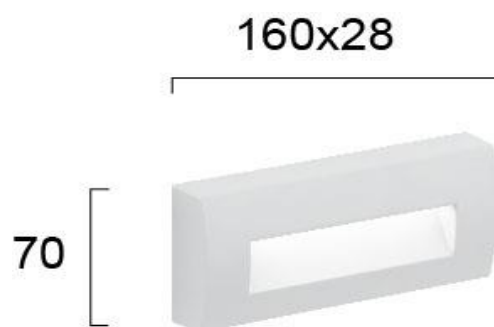

Product Datasheet

Code	4172001
Description	Outdoor Wall Lamp White L:160x70 LEROS PLUS
Family	LEROS PLUS
Type	WALL LIGHTS
Type of Lamp	LED MODULE
Watt	LED 1,5W
Volt	220-240 VAC
Hertz	50-60 Hz
Class	II
IP	IP44
Environment	OUTDOOR
Color	WHITE
Material	ABS
Length	L:160
Height	H:70
Width	P:28
Kelvin	3000K
Lumen	130 Lm
Beam Angle	BEAM ANGLE 45*, CRI>80
Dimmable	NON-DIMMABLE