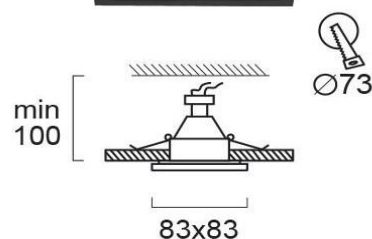

Product Datasheet

Code	4183001
Description	Reseced Spot Black Square Rob
Family	ROB
Type	SPOTLIGHTS
Type of Lamp	GU10
Watt	1xMax 50W
Volt	220-240 VAC
Hertz	50-60 Hz
Class	Class I
IP	IP20
Environment	Indoor
Color	BLACK
Material	ALUMINIUM
Length	L:83
Height	H:100 MIN
Width	W:83