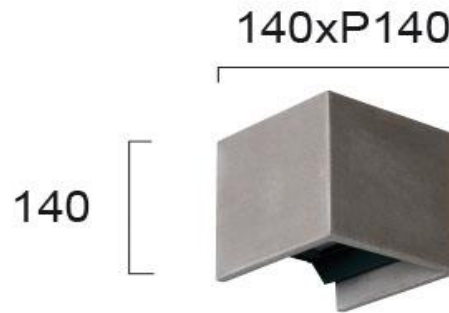

Product Datasheet

Code	4189201
Description	Wall Lamp Samos
Family	SAMOS
Type	WALL LIGTHS
Type of Lamp	LED module
Watt	12W
Volt	220-240 VAC
Hertz	50-60 Hz
Class	I
IP	IP65
Environment	Outdoor
Color	GREY
Material	CONCRETE / ALUMINIUM
Length	L:140
Height	H:140
Width	P:140
Kelvin	3000K
Lumen	828 Lm
Beam Angle	ADJUSTABLE BEAM ANGLE 0-75*, CRI>80
Dimmable	Non-Dimmable