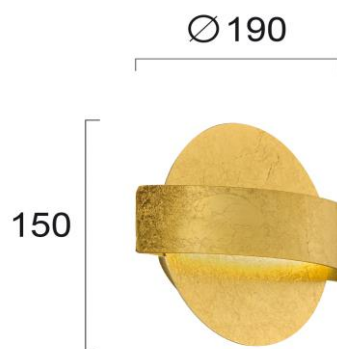

Product Datasheet

Code	4217000
Description	Wall Lamp Koben
Family	KOBEN
Type	WALL LIGHTS
Type of Lamp	LED MODULE
Watt	5W
Volt	220-240V
Hertz	50-60 Hz
Class	I
IP	IP20
Environment	INDOOR
Color	GOLD
Material	ELECTROSTATIC PAINTED STEEL
Length	D:190
Height	H:150
Width	
Kelvin	3000K
Lumen	235 Lm
Beam Angle	
Dimmable	NON-DIMMABLE