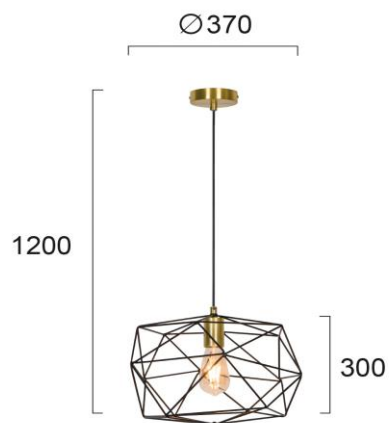

Product Datasheet

Code	4217800
Description	Pendant Lamp Komodo
Family	KOMODO
Type	PENDANT
Type of Lamp	E27
Watt	MAX 70W
Volt	220-240V
Hertz	50-60 Hz
Class	II
IP	IP20
Environment	INDOOR
Color	BLACK / OXYDE
Material	ELECTROSTATIC PAINTED STEEL
Length	D:370
Height	H:1200
Width	