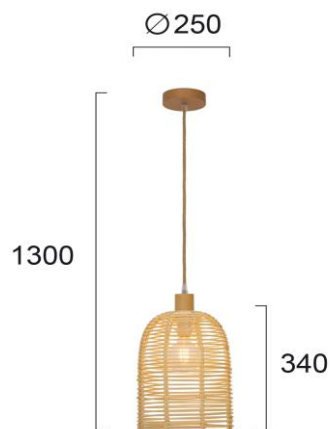

Product Datasheet

| | |
|---------------------|-------------------|
| Code | 4218200 |
| Description | Pendant Lamp Bell |
| Family | BELL |
| Type | PENDANT |
| Type of Lamp | E27 |
| Watt | MAX 70W |
| Volt | 220-240V |
| Hertz | 50-60 Hz |
| Class | |
| IP | IP20 |
| Environment | INDOOR |
| Color | NATURAL |
| Material | RATTAN / WOOD |
| Length | D:250 |
| Height | H:1300 |
| Width | |