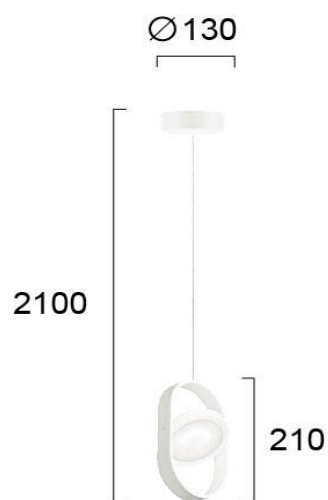

Product Datasheet

Code	4220300
Description	Pendant Lamp White Rena
Family	RENA
Type	PENDANT
Type of Lamp	LED MODULE
Watt	6W
Volt	220-240V
Hertz	50-60 Hz
Class	
IP	IP20
Environment	INDOOR
Color	WHITE
Material	ALUMINIUM
Length	D:130
Height	H:1500
Width	
Kelvin	3000K
Lumen	420 Lm
Beam Angle	BEAM ANGLE 120*
Dimmable	NON