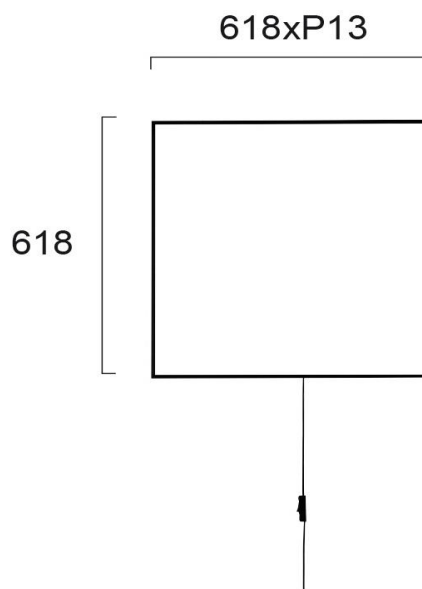

Product Datasheet

Code	4222200
Description	Wall Lamp Shadow
Family	SHADOW
Type	WALL LIGHTS
Type of Lamp	LED MODULE
Watt	28W
Volt	220-240 VAC
Hertz	50-60 Hz
Class	II
IP	IP20
Environment	INDOOR
Color	BLACK
Material	ELECTROSTATIC PAINTED STEEL
Length	W:600
Height	H:600
Width	P:13
Kelvin	3000K
Lumen	2000 Lm
Beam Angle	BEAM ANGLE 110*
Dimmable	NON-DIMMABLE