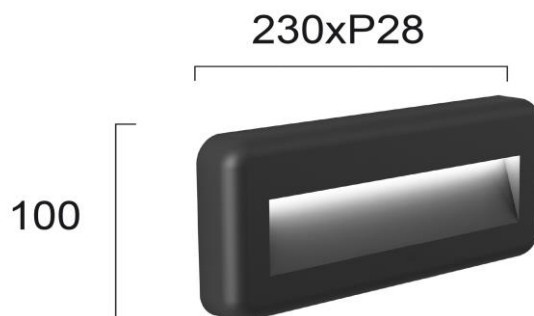

Product Datasheet

Code	4222600
Description	Wall Lamp 230X100 Norma
Family	NORMA
Type	WALL LIGHTS
Type of Lamp	LED MODULE
Watt	LED 4W
Volt	220-240V
Hertz	50-60 Hz
Class	II
IP	IP65
Environment	OUTDOOR
Color	DARK GREY
Material	ABS
Length	L:230
Height	H:100
Width	P:28
Kelvin	3000K
Lumen	280 Lm
Beam Angle	BEAM ANGLE 120*
Dimmable	NON