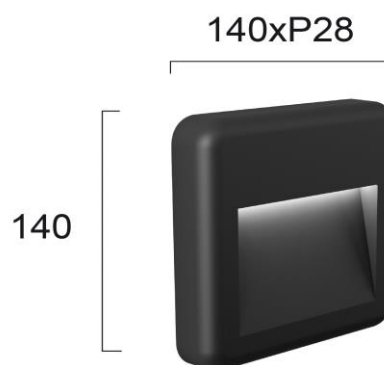

Product Datasheet

Code	4222700
Description	Wall Lamp 140X140 Norma
Family	NORMA
Type	WALL LIGHTS
Type of Lamp	LED MODULE
Watt	LED 4W
Volt	220-240V
Hertz	50-60 Hz
Class	II
IP	IP65
Environment	Outdoor
Color	DARK GREY
Material	ABS
Length	L:140
Height	H:140
Width	P:28
Kelvin	3000K
Lumen	280 Lm
Beam Angle	BEAM ANGLE 120*
Dimmable	NON