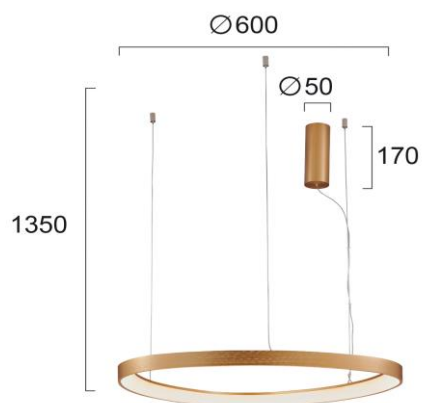

Product Datasheet

| | |
|---------------------|-------------------------|
| Code | 4222800 |
| Description | Pendant Lamp D:600 Loop |
| Family | LOOP |
| Type | PENDANT |
| Type of Lamp | LED MODULE |
| Watt | 48W |
| Volt | 220-240V |
| Hertz | 50-60 Hz |
| Class | I |
| IP | IP20 |
| Environment | Indoor |
| Color | GOLD |
| Material | ALUMINIUM |
| Length | D:600 |
| Height | H:1350 |
| Width | |
| Kelvin | 3000K |
| Lumen | 2640 Lm |
| Beam Angle | BEAM ANGLE 120* |
| Dimmable | NON |