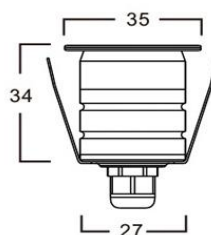

Product Datasheet

Code	4223100
Description	Recessed Wall Lamp White Royal
Family	ROYAL
Type	WALL LIGHTS
Type of Lamp	LED MODULE
Watt	LED 1W
Volt	24 VDC
Hertz	50-60 Hz
Class	III
IP	IP67
Environment	OUTDOOR
Color	WHITE
Material	ALUMINIUM
Length	D:35
Height	H:34
Width	
Kelvin	3000K
Lumen	95 Lm
Beam Angle	CRI>80
Dimmable	NON-DIMMABLE