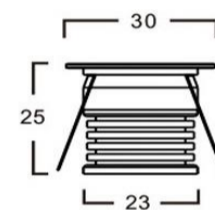

Product Datasheet

Code	4223200
Description	Recessed Wall / Ceiling Lamp White Royal
Family	ROYAL
Type	WALL LIGHTS
Type of Lamp	LED module
Watt	1W
Volt	12 VDC
Hertz	
Class	Class III
IP	IP65
Environment	Outdoor
Color	WHITE
Material	ALUMINIUM
Length	D:30
Height	H:25
Width	
Kelvin	3000K
Lumen	110 Lm
Beam Angle	Beam Angle 80* / CRI 80
Dimmable	Non-Dimmable

12V-24V DC