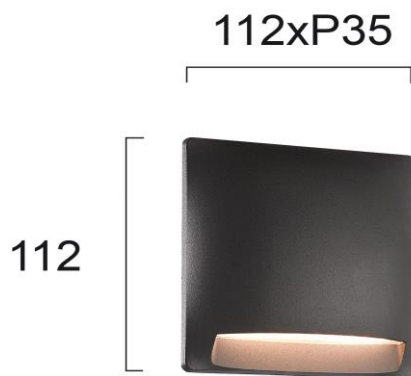

Product Datasheet

Code	4223901
Description	Wall Lamp Dark Grey Mode
Family	MODE
Type	WALL LIGHTS
Type of Lamp	LED MODULE
Watt	LED 3W
Volt	220-240V
Hertz	50-60 Hz
Class	I
IP	IP65
Environment	OUTDOOR
Color	DARK GREY
Material	ALUMINIUM
Length	L:112
Height	H:112
Width	P:35
Kelvin	3000K
Lumen	209 Lm
Beam Angle	BEAM ANGLE 77*
Dimmable	NON-DIMMABLE