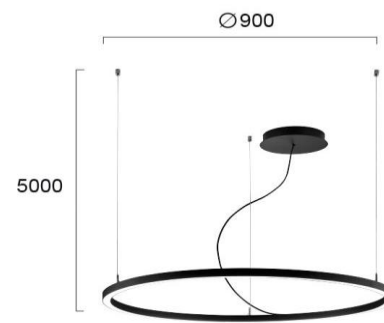

Product Datasheet

Code	4224101
Description	Suspended Light Black D:900 Verdi
Family	VERDI
Type	PENDANT
Type of Lamp	LED module
Watt	46W
Volt	220-240 VAC
Hertz	50-60 Hz
Class	Class I
IP	IP20
Environment	Indoor
Color	BLACK
Material	ALUMINIUM
Length	D:900
Height	H:5000
Width	
Kelvin	4000K
Lumen	2641 Lm
Beam Angle	Beam Angle 110* / CRI 85
Dimmable	Non-Dimmable