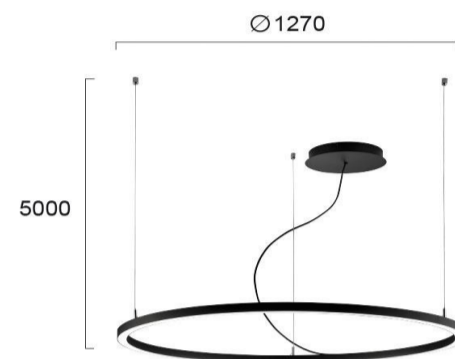

Product Datasheet

Code	4224201
Description	Pendant Light Black D:1270 Verdi
Family	VERDI
Type	PENDANT
Type of Lamp	LED module
Watt	62W
Volt	220-240 VAC
Hertz	50-60 Hz
Class	Class I
IP	IP20
Environment	Indoor
Color	BLACK
Material	ALUMINIUM
Length	D:1270
Height	H:5000
Width	
Kelvin	4000K
Lumen	3609 Lm
Beam Angle	Beam Angle 110* / CRI 85 / UGR<28
Dimmable	Non-Dimmable