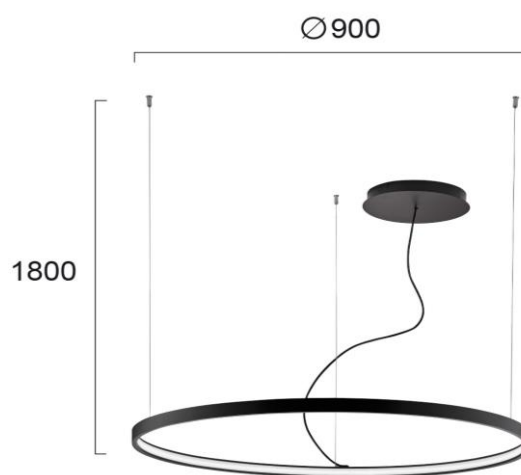

Product Datasheet

Code	4224300
Description	Pendant Lamp Black D:900 Verdi
Family	VERDI
Type	PENDANT
Type of Lamp	LED MODULE
Watt	54W
Volt	220-240 VAC
Hertz	50-60 Hz
Class	I
IP	IP20
Environment	INDOOR
Color	BLACK
Material	ALUMINIUM
Length	D:900
Height	H:1800
Width	
Kelvin	3000K
Lumen	3600 Lm
Beam Angle	CRI>80
Dimmable	NON-DIMMABLE